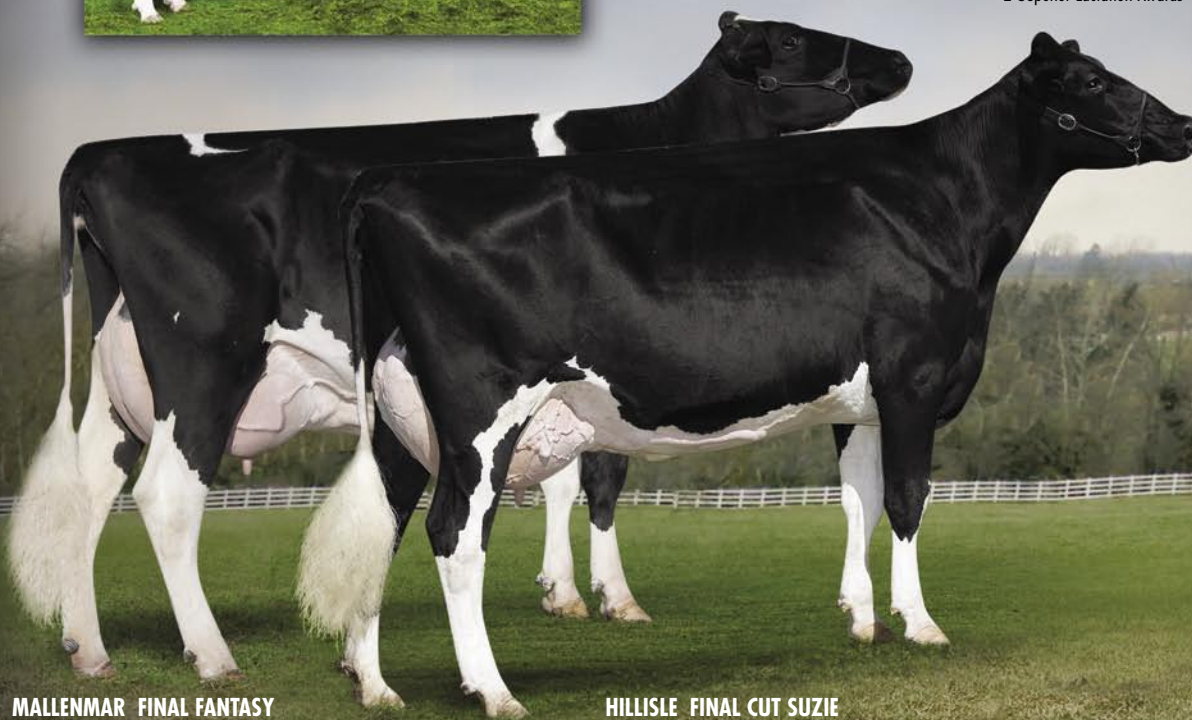

MALLENMAR FINAL FANTASY VG-85-3YR-CAN/TB-85-3A-CAN

3-05 305 9,043 3.5% 320 3.0% 269 kg
BOBASYL FARM, Winchester, Ontario, Canada

HILLISLE FINAL CUT SUZIE VG-87-3YR-CAN/TB-87-3A-CAN

3-03 305 11,434 3.3% 374 3.0% 348 kg
BRUCE HILL, Nepean, Prince Edwards Island, Canada

SEMEX
FRANCE

BP 63 - 69751
Charbonnières-les-Bains-Cedex-France
Tél : 04 78 87 80 08
Fax : 04 78 44 20 02