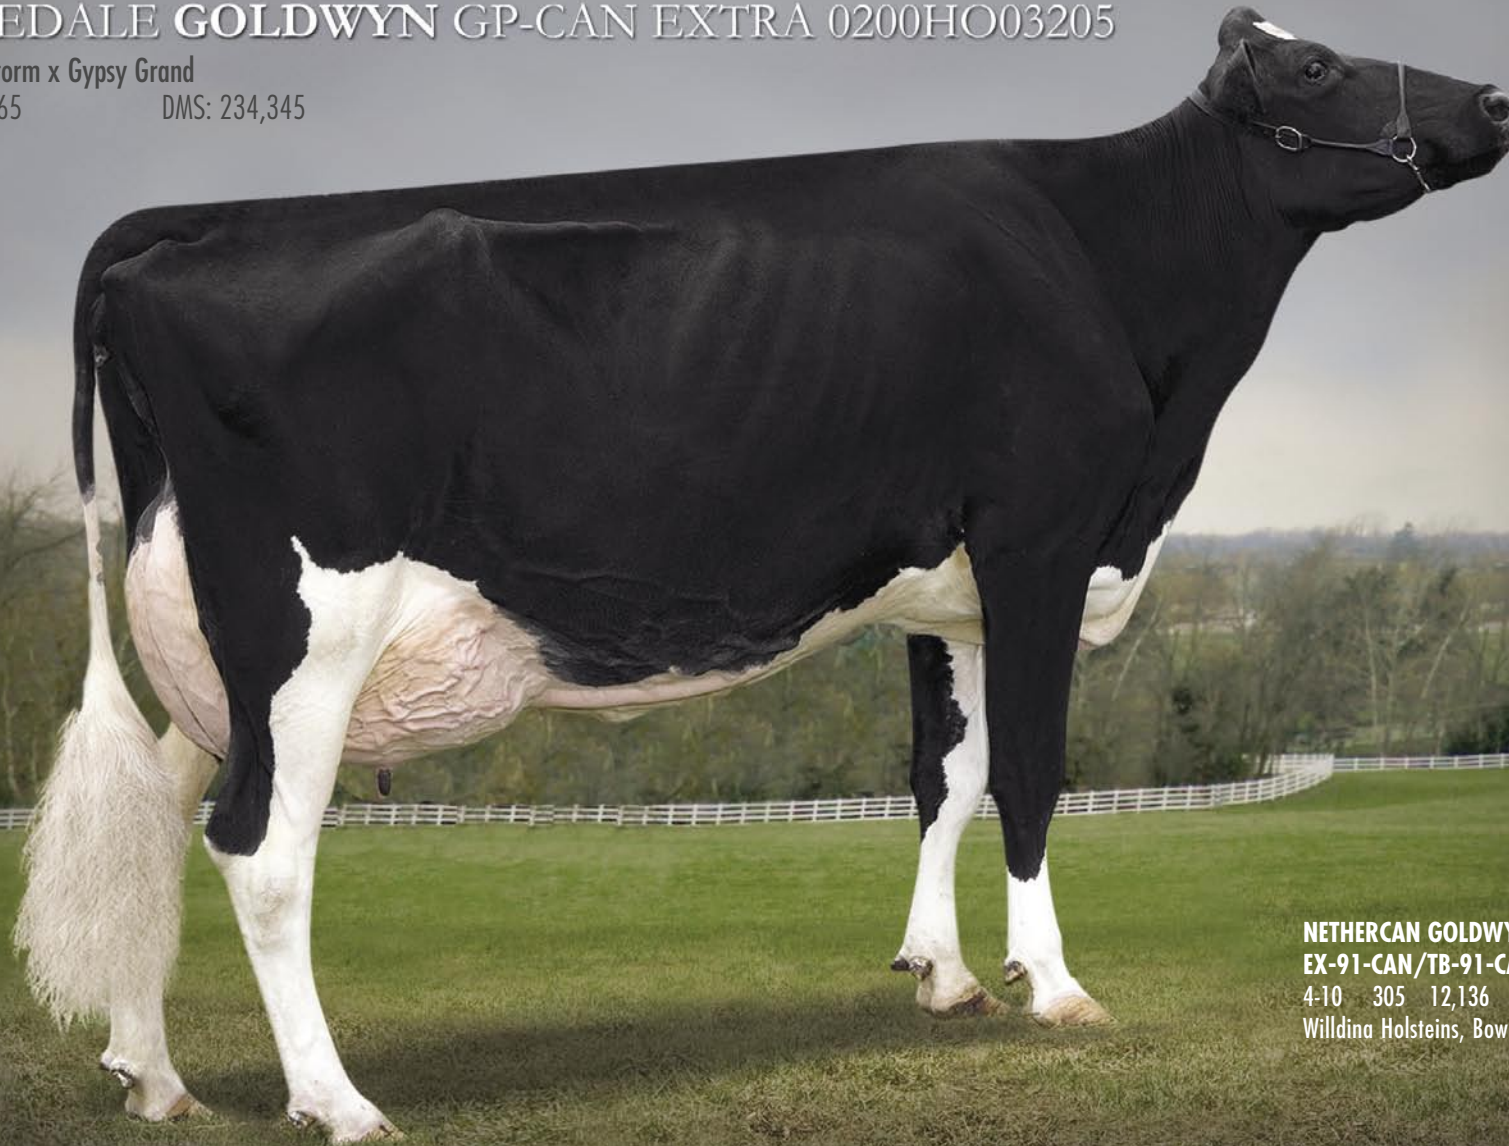

GOLDWYN

BRAEDALE GOLDWYN GP-CAN EXTRA 0200HO03205

James x Storm x Gypsy Grand

aAa: 234165

DMS: 234,345

NETHERCAN GOLDWYN KAREN

EX-91-CAN/TB-91-CAN

4-10 305 12,136 3.7% 448 3.2% 384 kg proj.

Willdina Holsteins, Bowmanville, Ontario, Canada

BRAEDALE GOLDWYN GP-CAN EXTRA 0200HO03205

Reg.#: HOCANM10705608 Born: January 3, 2000 aAa: 234165 DMS: 234,345
Breeder: BRAEDALE HOLSTEINS, Cumberland, Ontario, Canada

Shoremar James GP-CAN Extra

Braedale Baler Twine VG-86-2YR-CAN 19*

2-01 305 12,096 4.9% 591 3.3% 402 kg
Lifetime: 27,051 5.0% 1,359 3.7% 1,005 kg
1 Superior Lactation Award

Maughlin Storm EX-CAN Extra

Braedale Gypsy Grand VG-88-5YR-CAN 37*